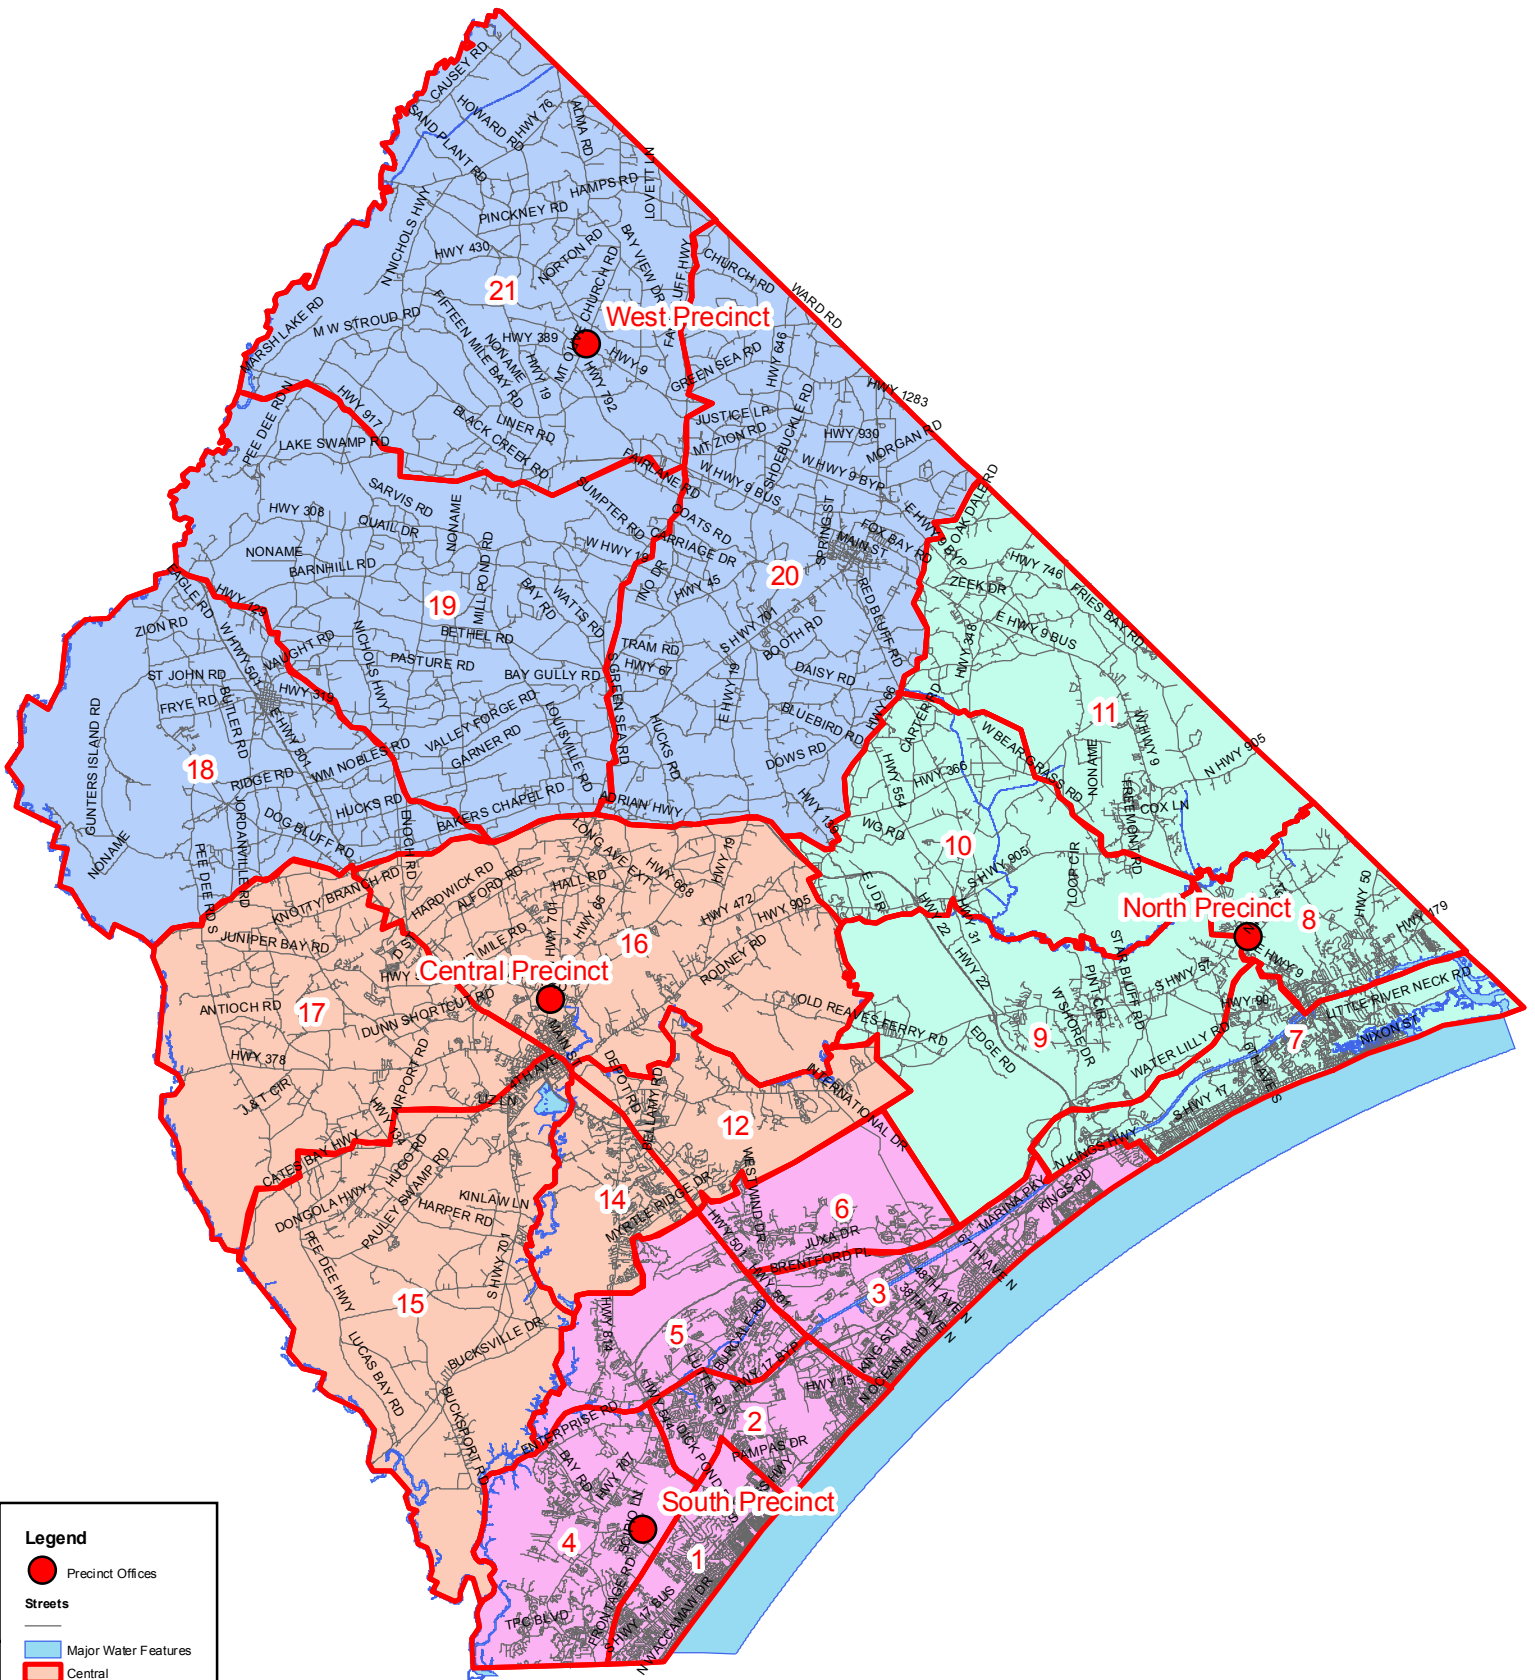

Horry County Police Precincts

Legend

- Precinct Offices
- Streets**
- Major Water Features
- Central
- North
- South
- West